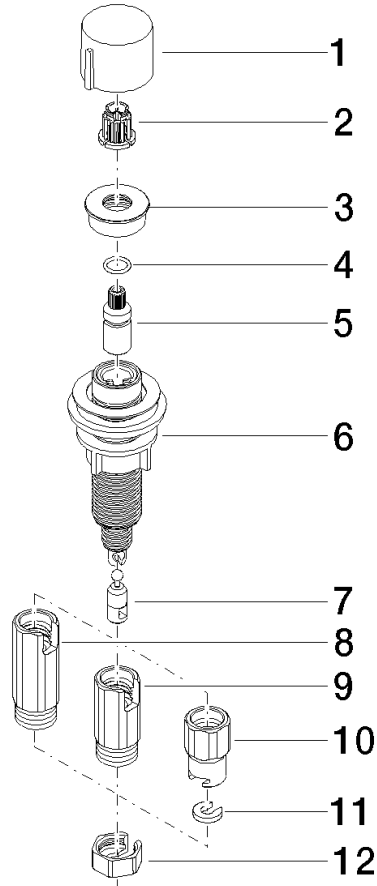

**Strainer waste with control handle - Platinum**

ELIO

10 712 970

- control for single basin
- including adapter for Bowden cable

Fits ELIO, ENO, MEM, META SQUARE, SYNC and TARA ULTRA

Fits: ELIO, MEM, ENO, SYNC, TARA ULTRA, META SQUARE

	Platinum	10 712 970-08
	Chrome	10 712 970-00
	Brushed Platinum	10 712 970-06
	Durabress (23kt Gold)	10 712 970-09
	Dark Chrome	10 712 970-19
	Brushed Durabress (23kt Gold)	10 712 970-28
	Matte Black	10 712 970-33
	Brushed Champagne (22kt Gold)	10 712 970-46
	Champagne (22kt Gold)	10 712 970-47
	Brushed Chrome	10 712 970-93
	Brushed Dark Platinum	10 712 970-99

10 712 970

mm [inches]

10 712 970

Parts for other finishes can be found here: [Chrome](#)

Spare parts list

No.	Item Number	Name	Quantity used	Delivery time
1	09 20 97 030-08	handle	1	40
2	90 12 12 002 00 90	fixing cap	1	2
3	09 27 87 011-08	rosette	1	40
4	09 14 10 042 90	seal	1	2
5	09 29 06 087-08	spindle	1	-
Spare part can no longer be ordered, please order the replacement item				
6	04 30 01 029 00 90	adaptor	1	2
7	09 24 03 175 90	adaptor	1	2
8	09 11 10 073-07	connection	1	30
9	09 11 10 074-07	connection	1	30
10	09 11 10 079-07	connection	1	30
11	09 30 11 087 90	disc	1	2
12	09 23 30 024-07	nut	1	30